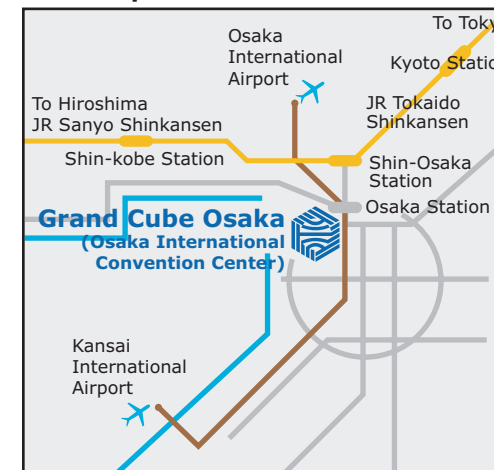

access map

**access:**

**5-3-51, Nakanoshima Kita-ku, Osaka  
530-0005 JAPAN**

**From Kansai International Airport (KIX)**

- \*Approx. 55minutes to JR Osaka Station on the JR Line.
- 60min. to JR Osaka Station by Airport Limousine.
- 10min. to GCO from JR Osaka Station by TAXI.

**From Osaka International Airport (Itami Airport)**

- \*Approx. 30 minutes to JR Osaka Station by Airport Limousine.
- 10min. to GCO from JR Osaka Station by TAXI.

**From JR Osaka Station**

- \*Approx. 10 minutes to GCO by TAXI.
- \*Guest may use shuttle bus service between RIHGA ROYAL HOTEL and JR Osaka Station Sakurabashi Exit. (Approx. 10 min.)

**Keihan Nakanoshima Line**

- \*GCO is Next to Exit No. 2 of Keihan Nakanoshima Station.

**from airport**

**GRAND CUBE OSAKA**  
OSAKA INTERNATIONAL  
CONVENTION CENTER CORP.  
TEL:+81-(0) 6-4803-5555  
FAX:+81-(0) 6-4803-5620